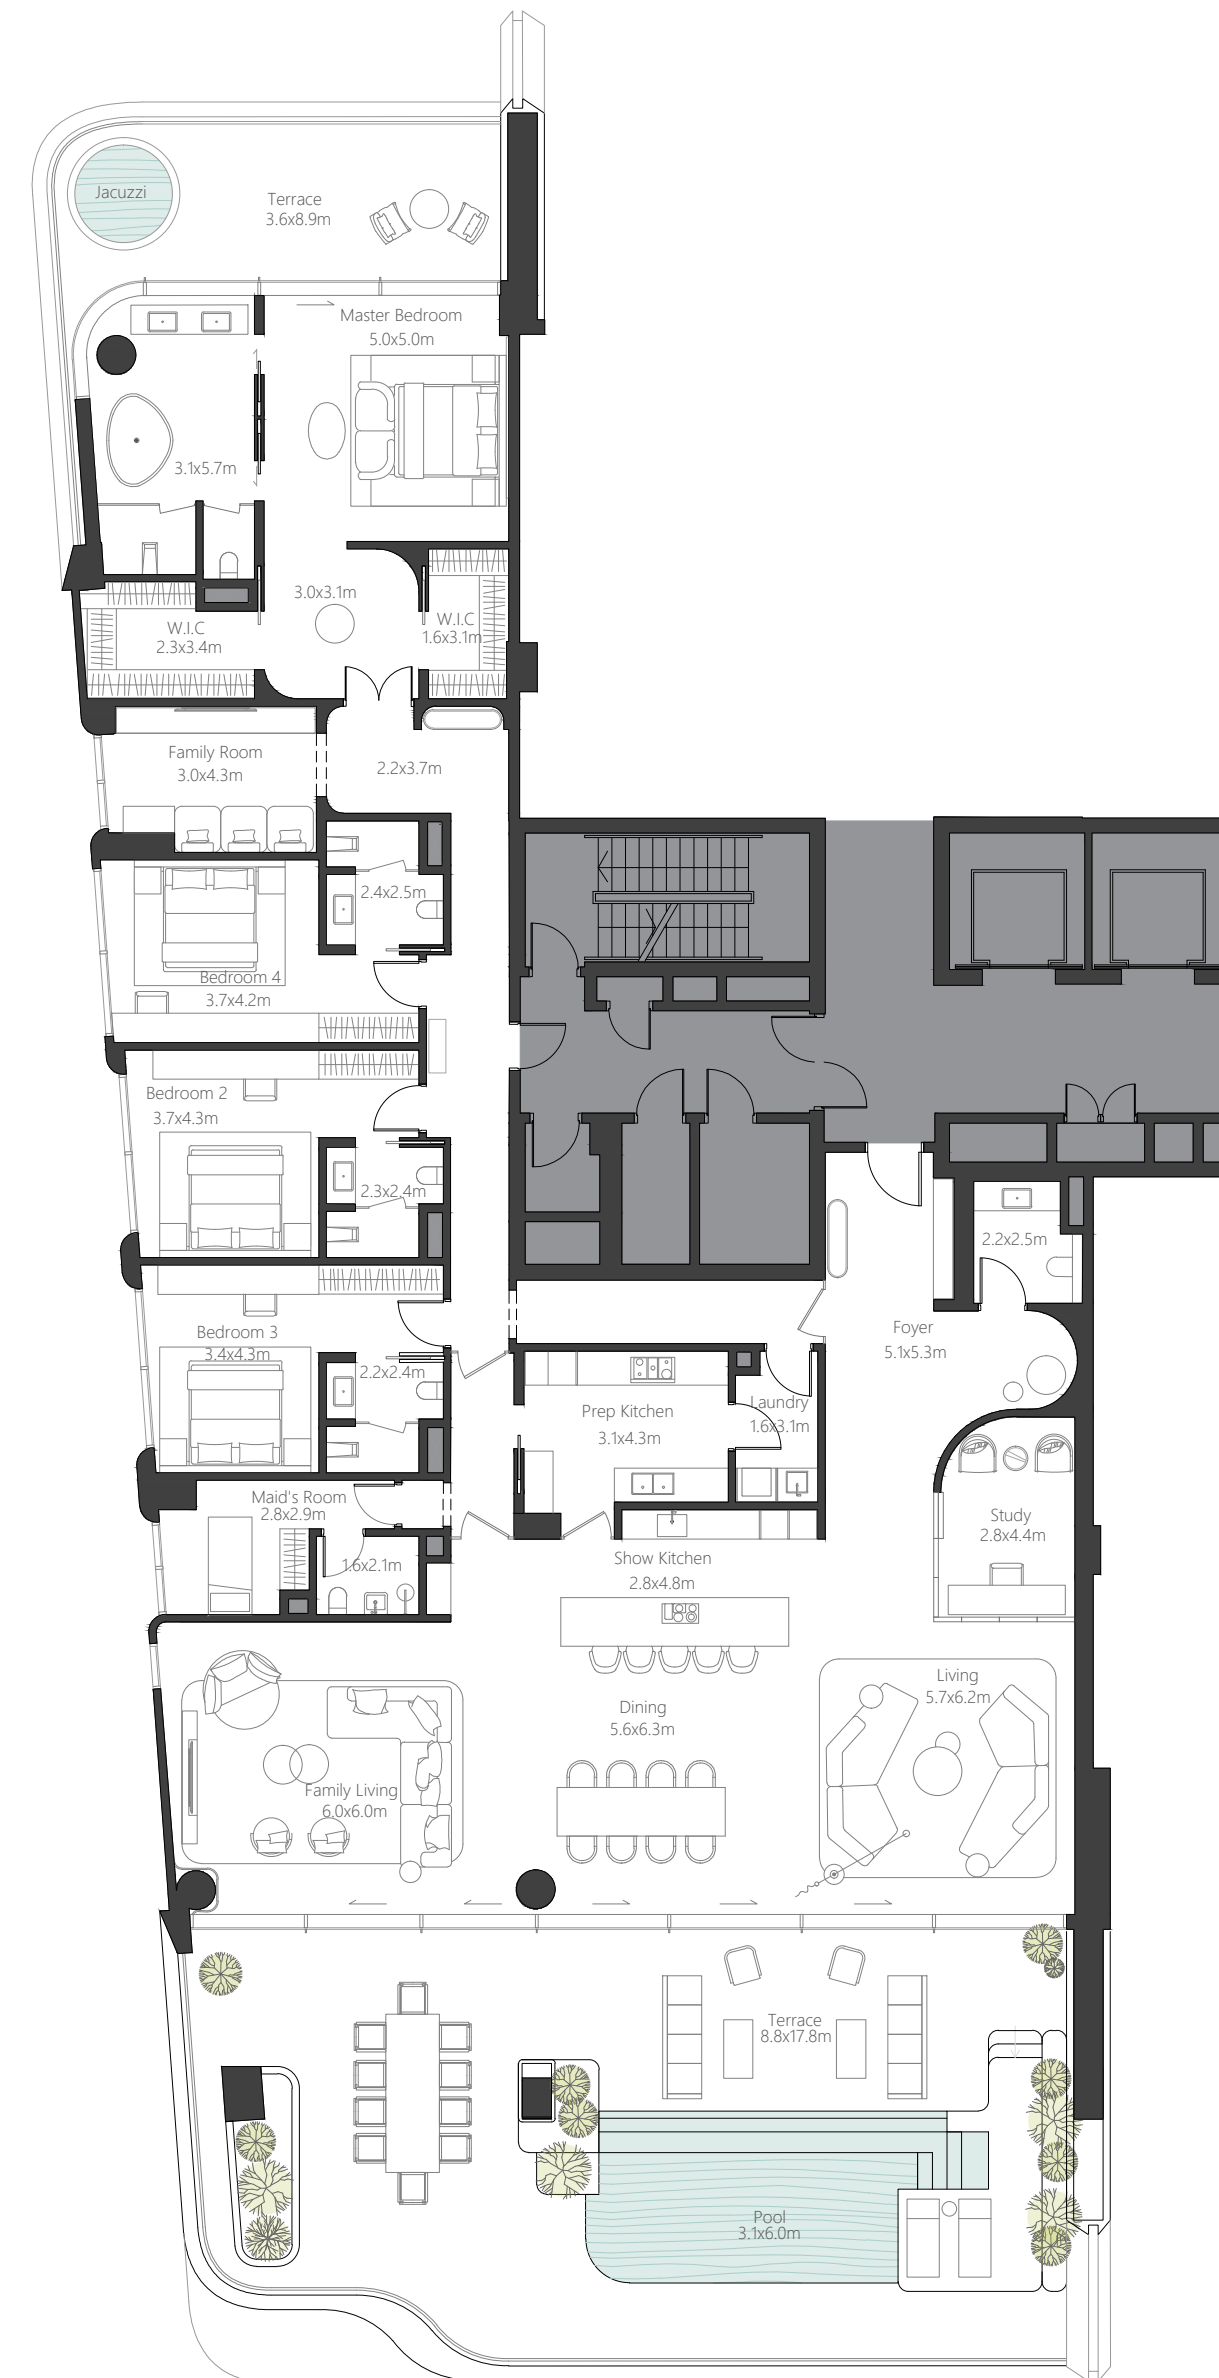

The images, artist representations, amenities and interior decorations, finishes, appliances and furnishings contained in this brochure are provided for illustrative purposes only. Nothing in this brochure and/or any accompanying document and/or communication from OMNIYAT (whether verbal or in writing) constitutes a promise, representation and/ or warranty in any form whatsoever. OMNIYAT reserves the right to substitute at any time without notice all or parts of the materials, appliances, equipment, fixtures and other construction and design details specified herein with similar materials, appliances, equipment and/or fixtures of equal or better quality, determined at the sole discretion of OMNIYAT. All square footages and dimensions are approximate only and may be subject to change at any time without notice.