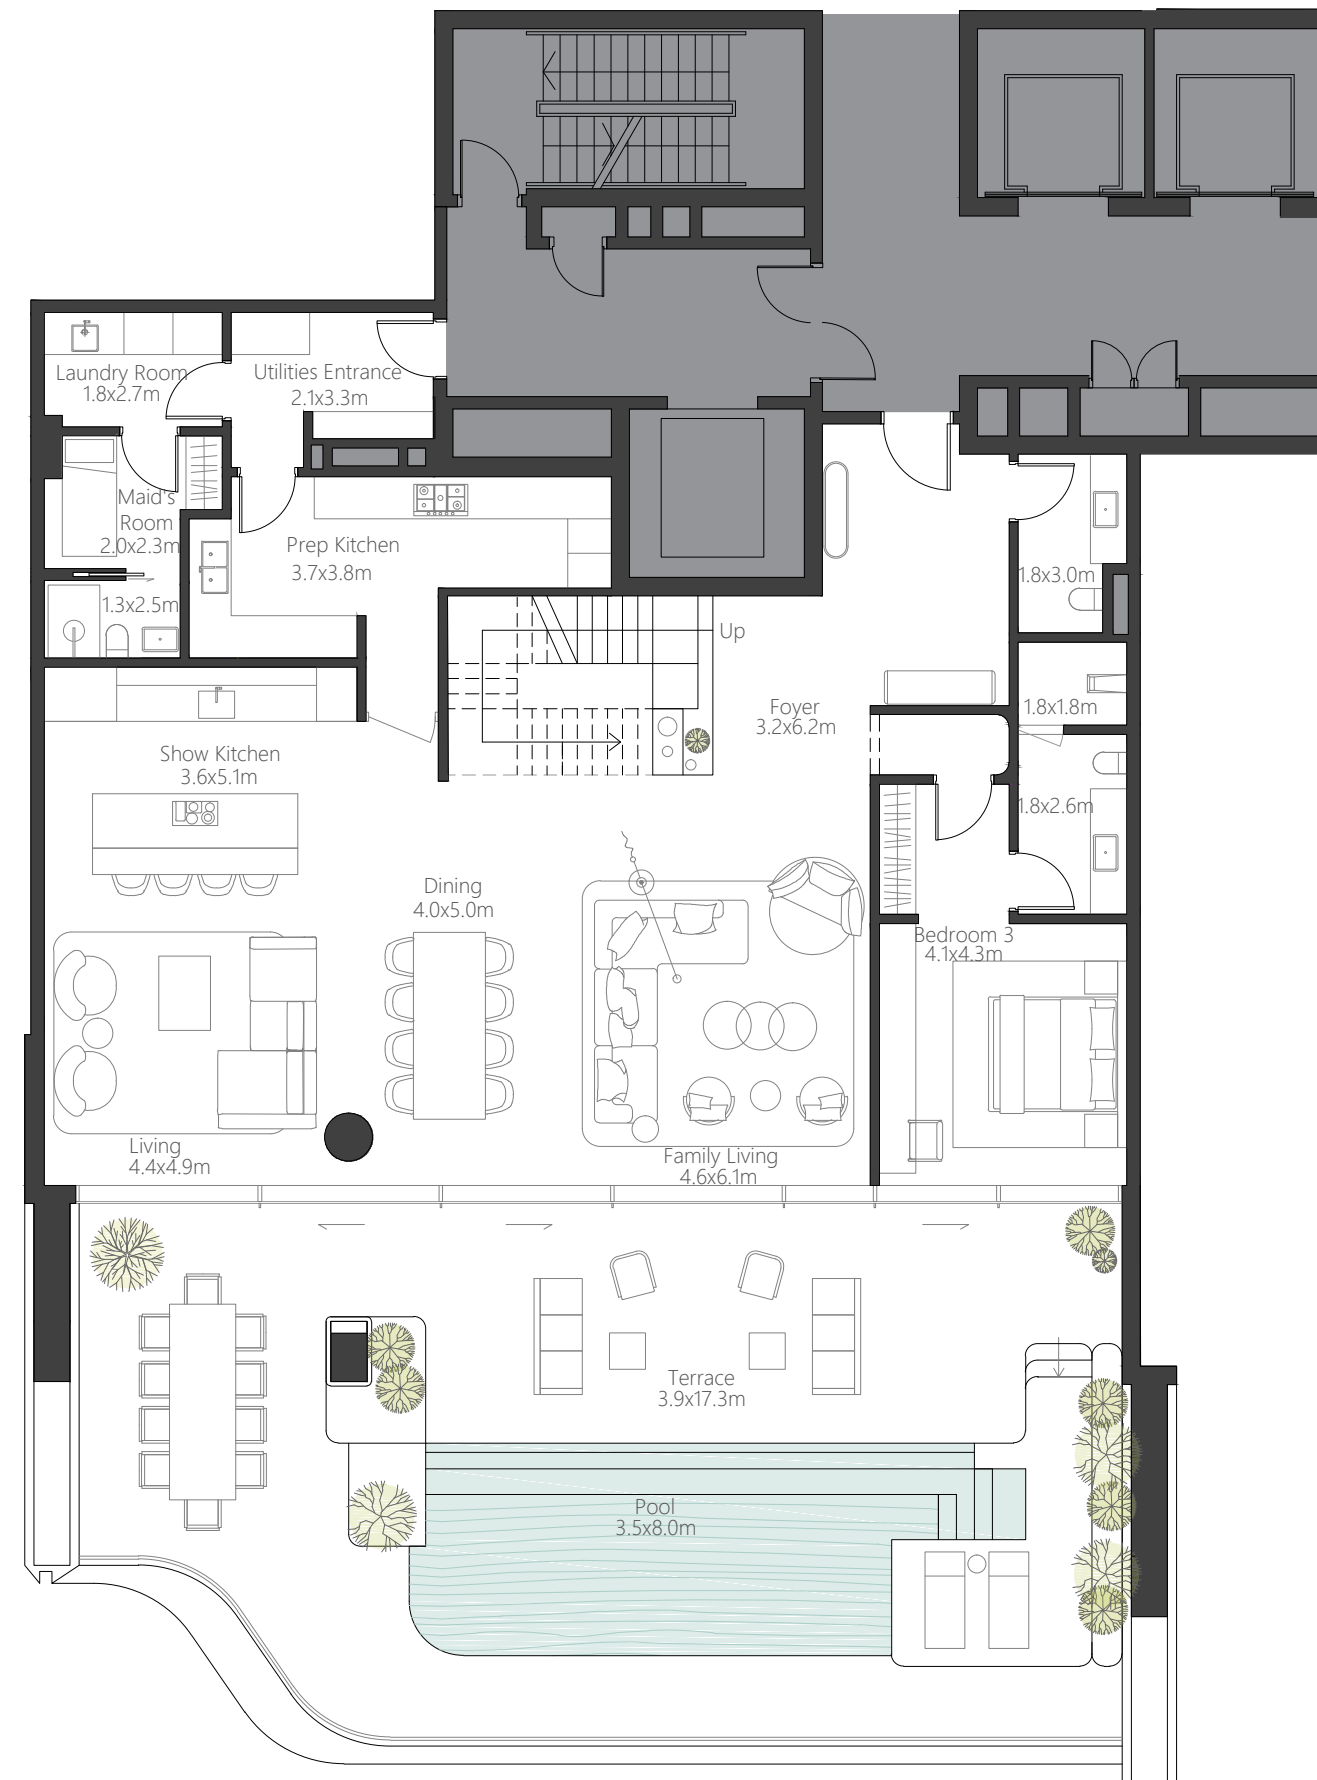

THE ALBA

RESIDENCES, DUBAI

DORCHESTER COLLECTION

3 BEDROOM DUPLEX

Residence	369 sq.m.	3,971 sq.ft.
Terrace	150 sq.m.	1,614 sq.ft.
Total	519 sq.m.	5,586 sq.ft.

Ocean View

City Skyline View

Marina Skyline View

Beach View

LOWER

UPPER

The images, artist representations, amenities and interior decorations, finishes, appliances and furnishings contained in this brochure are provided for illustrative purposes only. Nothing in this brochure and/or any accompanying document and/or communication from OMNIYAT (whether verbal or in writing) constitutes a promise, representation and/ or warranty in any form whatsoever. OMNIYAT reserves the right to substitute at any time without notice all or parts of the materials, appliances, equipment, fixtures and other construction and design details specified herein with similar materials, appliances, equipment and/or fixtures of equal or better quality, determined at the sole discretion of OMNIYAT. All square footages and dimensions are approximate only and may be subject to change at any time without notice.