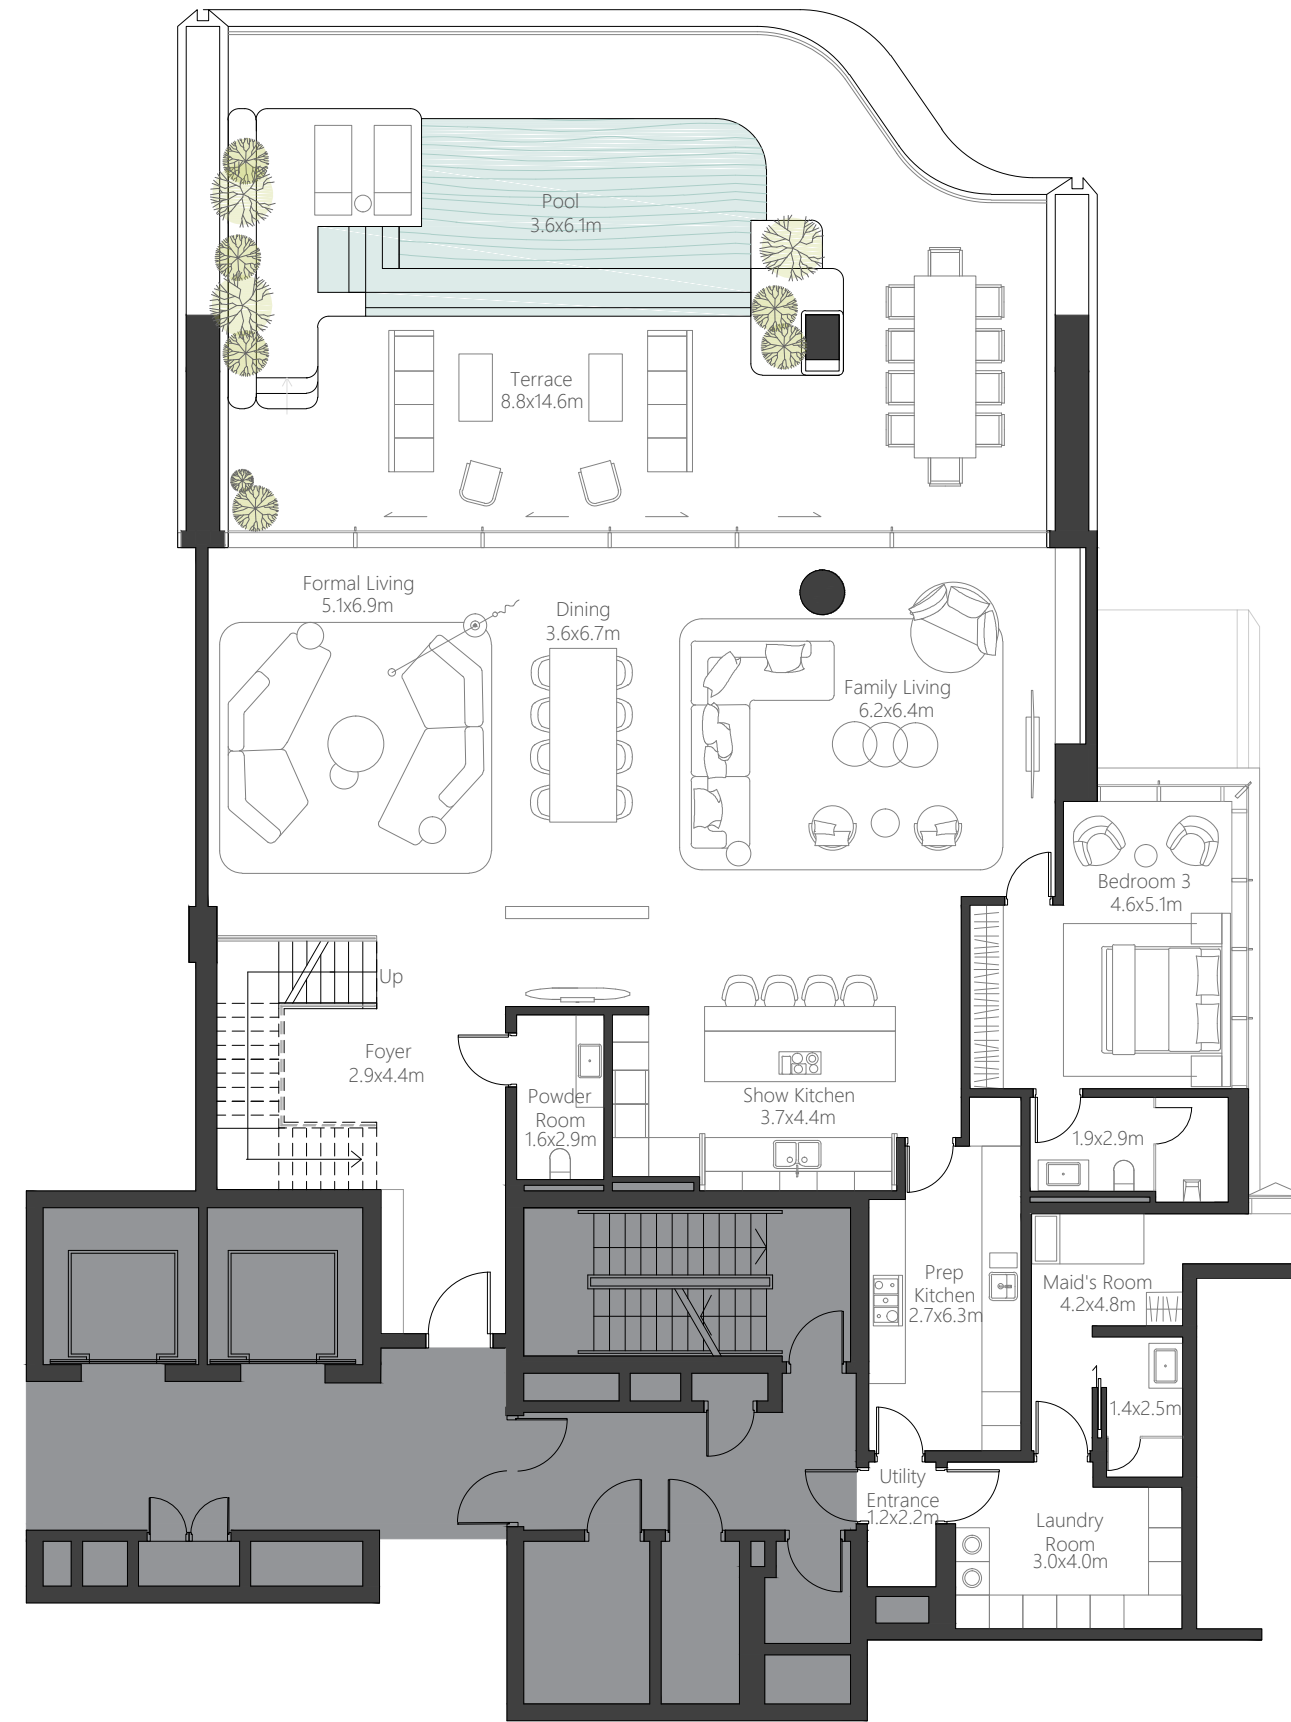

THE ALBA

RESIDENCES, DUBAI

DORCHESTER COLLECTION

4 BEDROOM DUPLEX

Residence	502 sq.m.	5,403 sq.ft.
Terrace	140 sq.m.	1,509 sq.ft.
Total	642 sq.m.	6,912 sq.ft.

Ocean View

City Skyline View

Marina Skyline View

Beach View

LOWER

UPPER

The images, artist representations, amenities and interior decorations, finishes, appliances and furnishings contained in this brochure are provided for illustrative purposes only. Nothing in this brochure and/or any accompanying document and/or communication from OMNIYAT (whether verbal or in writing) constitutes a promise, representation and/ or warranty in any form whatsoever. OMNIYAT reserves the right to substitute at any time without notice all or parts of the materials, appliances, equipment, fixtures and other construction and design details specified herein with similar materials, appliances, equipment and/or fixtures of equal or better quality, determined at the sole discretion of OMNIYAT. All square footages and dimensions are approximate only and may be subject to change at any time without notice.