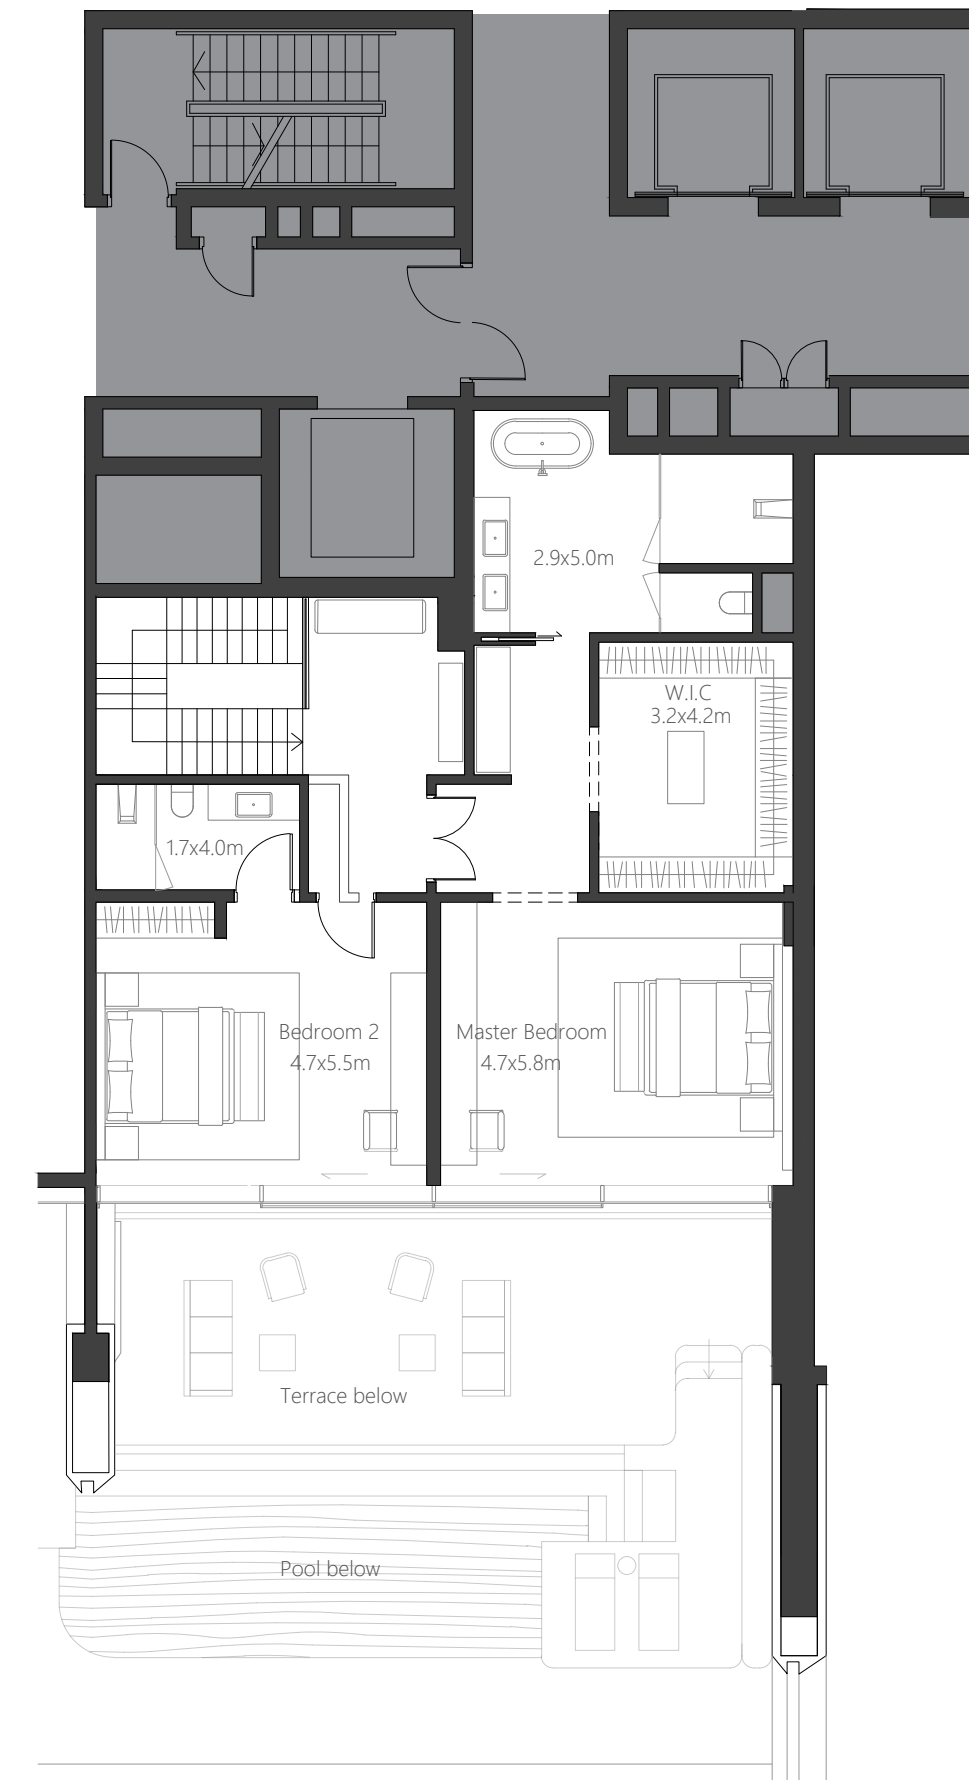

THE ALBA

RESIDENCES, DUBAI

DORCHESTER COLLECTION

3 BEDROOM DUPLEX

Residence	369 sq.m.	3,971 sq.ft.
Terrace	150 sq.m.	1,614 sq.ft.
Total	519 sq.m.	5,586 sq.ft.

Ocean View

City Skyline View

Marina Skyline View

Beach View

LOWER

UPPER

The images, artist representations, amenities and interior decorations, finishes, appliances and furnishings contained in this brochure are provided for illustrative purposes only. Nothing in this brochure and/or any accompanying document and/or communication from OMNIYAT (whether verbal or in writing) constitutes a promise, representation and/ or warranty in any form whatsoever. OMNIYAT reserves the right to substitute at any time without notice all or parts of the materials, appliances, equipment, fixtures and other construction and design details specified herein with similar materials, appliances, equipment and/or fixtures of equal or better quality, determined at the sole discretion of OMNIYAT. All square footages and dimensions are approximate only and may be subject to change at any time without notice.